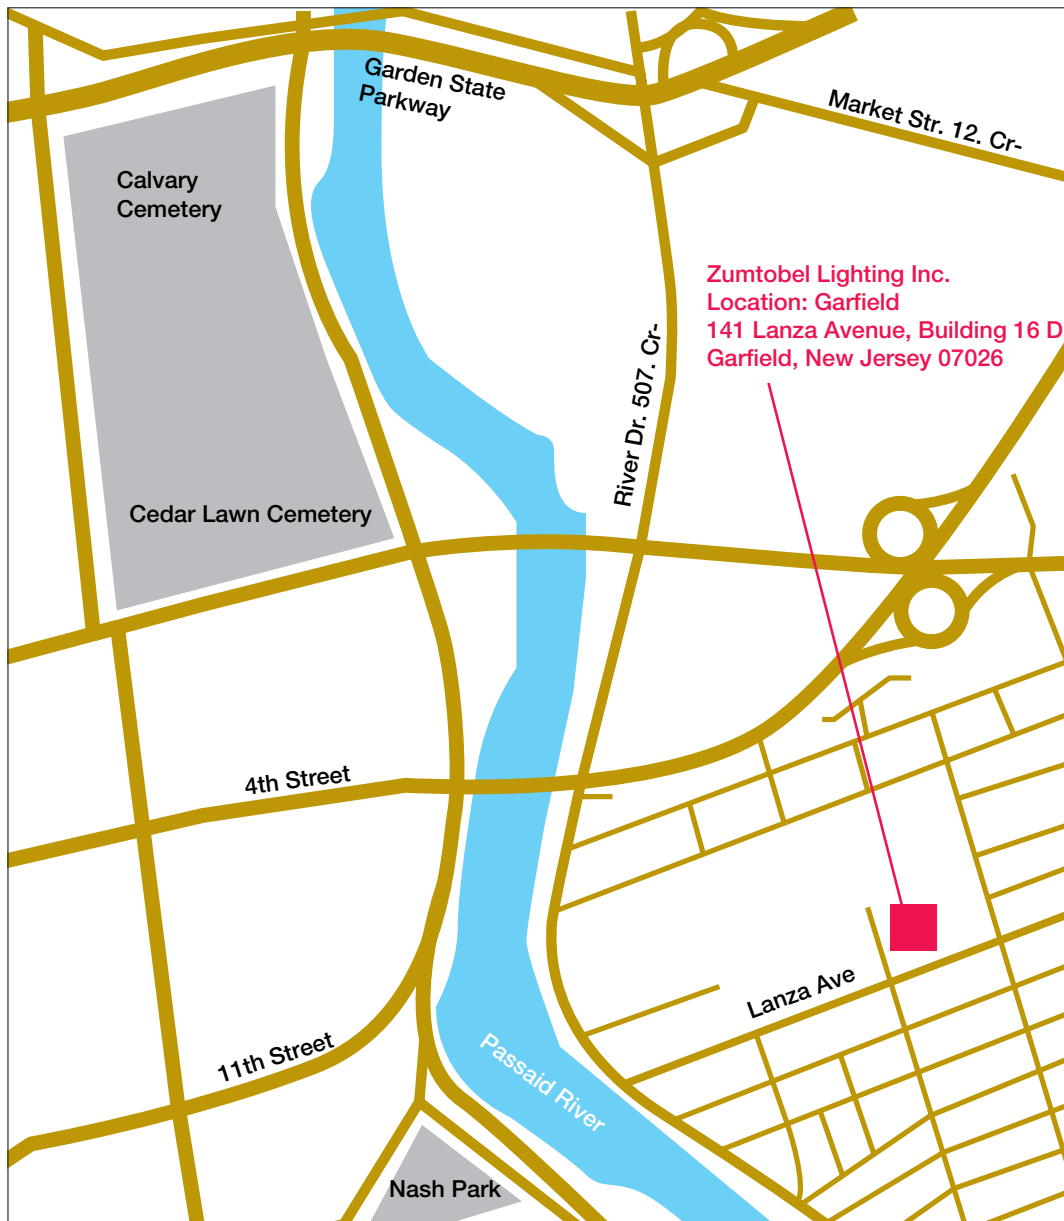

To Zumtobel Lighting Inc. Location: Garfield

Zumtobel Lighting Inc.
Location: Garfield
141 Lanza Avenue, Building 16 D
Garfield, New Jersey
07026 United States

Driving directions

Our Garfield factory is on Lanza Drive in Garfield, New Jersey:

- Take the Garden State Parkway South to Exit 157 (Route 46 West)
- Take first exit (River Road)
- From GSP North take Exit 156. (Route 507 South River Road/Garfield). On the bridge, bear right immediately in to "exit only" lane for route 507 South/River Road/Garfield.)

- Make left onto River Road
- Proceed past Garden State Paper (on left)
- Make left onto Lanza Avenue
- Make first left into the industrial park
- Proceed toward the water tower
- Proceed over railroad tracks and make a right.
  There will be a small parking lot to your left with a space marked for visitors.
- Enter through the single glass door

For additional directions, please call
(973) 340-8900.